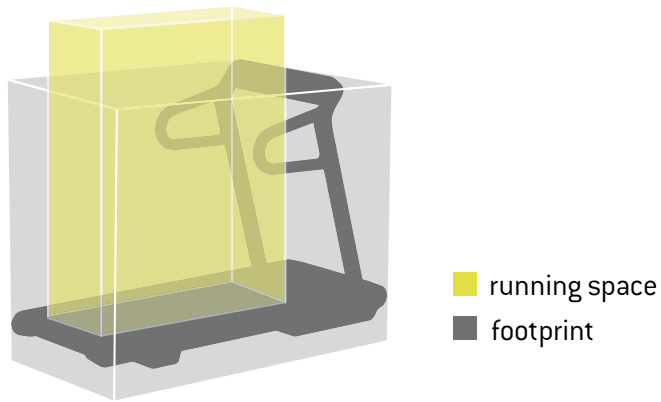

The biggest running space with the smallest footprint.

MYRUN TECHNOGYM® brings you the same freedom of movement of a professional treadmill, whilst saving you space and energy.