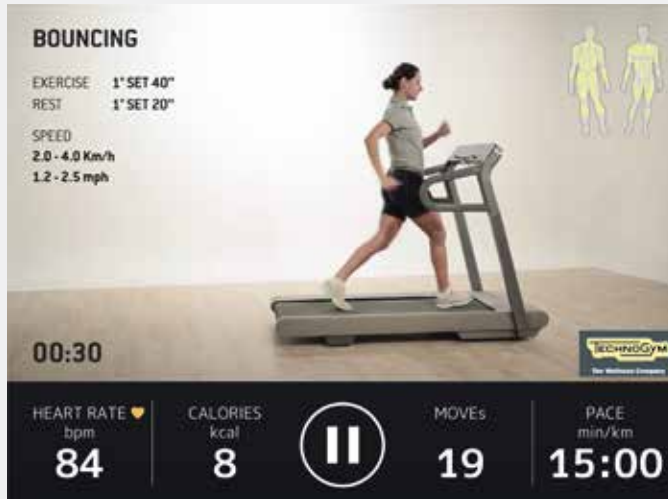

All training programmes are based on the Technogym® Ability Training (TAT) exclusive method for improving running efficiency and safety.

IMPROVE YOUR RUN

Training programmes help you improve your running technique with targeted exercises.